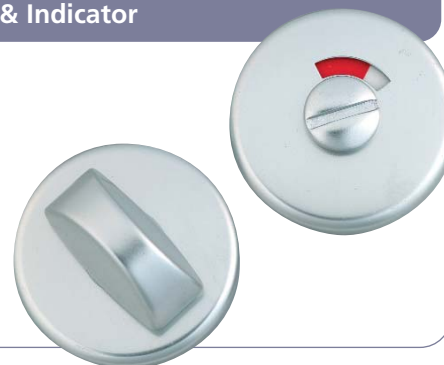

Euro Profile Escutcheon

Finish: Satin

Size: Dia: 50mm

Notes: Made in EU

0013-0200/29

Bathroom Turn & Indicator

Finish: Satin

Size: Dia: 52x8mm

Notes: 5mm spindle
Made in EU

0013-0164U

Oval Profile Escutcheon

Finish: Satin

Size: Dia: 50mm

Notes: Made in EU

0013-0200/29D

Disabled Bathroom Turn & Indicator