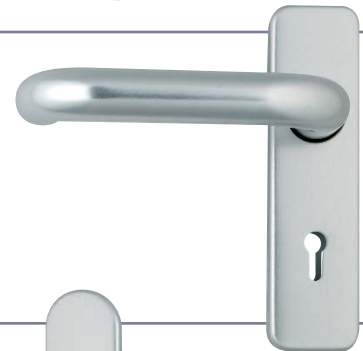

Finish: Satin

Notes: Sprung Lever. Bolt through fixing. Nylon understructure. Made in EU

LEVER ON PLATE

Name	Code	Size
Lever Latch	0013-0200/11	Plate: 155x40mm. Lever: 19mm
Lever Lock	0013-0200/12	Plate: 155x40mm. Lever: 19mm
Lever Euro Lock	0013-0200/13	Plate: 155x40mm. Lever: 19mm. CC: 47.5mm
Lever Oval Lock	0013-0200/14	Plate: 155x40mm. Lever: 19mm. CC: 48.5mm
Lever Bathroom Lock	0013-0200/15	Plate: 155x40mm. Lever: 19mm. CC: 57mm

Finish: Satin

Notes: Sprung Lever. Bolt through fixing. Steel understructure. Indicator on bathroom lock. Made in EU

Lever Latch	0013-0220/11	Plate: 155x40mm. Lever: 22mm
Lever Lock	0013-0220/12	Plate: 155x40mm. Lever: 22mm
Lever Euro Lock	0013-0220/13	Plate: 155x40mm. Lever: 22mm. CC: 47.5mm
Lever Bathroom Lock	0013-0220/15	Plate: 155x40mm. Lever: 22mm. CC: 57mm

Finish: Satin

Notes: Sprung Lever. Bolt through fixing. Steel understructure. Indicator on bathroom lock. Made in EU

Lever Latch	0013-0200/31	Plate: 194x40mm. Lever: 19mm
Lever Lock	0013-0200/32	Plate: 194x40mm. Lever: 19mm
Lever Euro Lock	0013-0200/33	Plate: 194x40mm. Lever: 19mm. CC: 47.5mm
Lever Bathroom Lock	0013-0200/35	Plate: 194x40mm. Lever: 19mm. CC: 57mm

Finish: Satin

Notes: Sprung Lever. Bolt through fixing. Steel understructure. Indicator on bathroom lock. Made in EU

Lever Latch Furniture Square - Backplate-Face Fix	0013-0200/16	Plate: 160x160mm. Lever Dia: 19mm
Lever Lock Furniture Square - Backplate-Face Fix	0013-0200/17	Plate: 160x160mm. Lever Dia: 19mm
Lever Euro Lock Furniture Square - Backplate-Face Fix	0013-0200/18	Plate: 160x160mm. Lever Dia: 19mm. Centres: 47.6mm
Lever Bathroom Lock Furniture - Square Backplate-Face Fix	0013-0200/20	Plate: 160x160mm. Lever Dia: 19mm