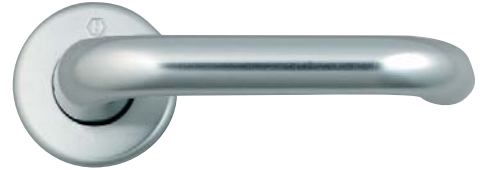

ALUMINIUM LEVER FURNITURE

(1/2 hour fire tested to BS476 pt 22)

LEVER ON ROSE

Code	Size
0013-0200/10	Rose Dia: 52mm. Lever Dia: 19mm
0013-0200/10UN (unsprung)	Rose Dia: 52mm. Lever Dia: 19mm
0013-0220/10	Rose Dia: 52mm. Lever Dia: 22mm
0013-0220/10/UN (unsprung)	Rose Dia: 52mm. Lever Dia: 22mm

Finish: Satin

Notes: Sprung Lever. Bolt through fixing. Nylon understructure. Made in EU

LEVER ON PLATE

Name	Code	Size
Lever Latch	0013-0200/11	Plate: 155x40mm. Lever: 19mm
Lever Lock	0013-0200/12	Plate: 155x40mm. Lever: 19mm
Lever Euro Lock	0013-0200/13	Plate: 155x40mm. Lever: 19mm. CC: 47.5mm
Lever Oval Lock	0013-0200/14	Plate: 155x40mm. Lever: 19mm. CC: 48.5mm
Lever Bathroom Lock	0013-0200/15	Plate: 155x40mm. Lever: 19mm. CC: 57mm

Finish: Satin

Notes: Sprung Lever. Bolt through fixing. Steel understructure. Indicator on bathroom lock. Made in EU

Lever Latch	0013-0220/11	Plate: 155x40mm. Lever: 22mm
Lever Lock	0013-0220/12	Plate: 155x40mm. Lever: 22mm
Lever Euro Lock	0013-0220/13	Plate: 155x40mm. Lever: 22mm. CC: 47.5mm
Lever Bathroom Lock	0013-0220/15	Plate: 155x40mm. Lever: 22mm. CC: 57mm

Finish: Satin

Notes: Sprung Lever. Bolt through fixing. Steel understructure. Indicator on bathroom lock. Made in EU

Lever Latch	0013-0200/31	Plate: 194x40mm. Lever: 19mm
Lever Lock	0013-0200/32	Plate: 194x40mm. Lever: 19mm
Lever Euro Lock	0013-0200/33	Plate: 194x40mm. Lever: 19mm. CC: 47.5mm
Lever Bathroom Lock	0013-0200/35	Plate: 194x40mm. Lever: 19mm. CC: 57mm