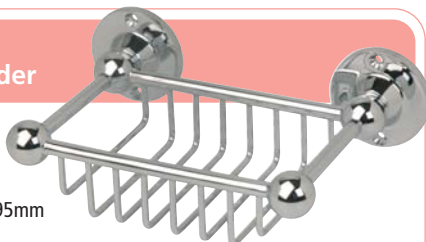

0155-LE14

Toilet Brush & Holder

Finish: Polished Chrome, Satin Nickel
Size: Rose Dia: 50mm
 Overall Height: 410mm
 Projection: 155mm
 Diameter: 110mm

0161-N7032

Robe Hook

Finish: Polished Chrome, Satin Nickel
Size: Rose Dia: 50mm
 Projection: 45mm
Notes: Also available part Chrome part Satin Nickel

0161-N7035

Tumbler/Toothbrush Holder

Finish: Polished Chrome
Size: Rose Dia: 50mm
 Holder Size: 95x70mm
Notes: Also available part Chrome
 part Satin Nickel

0155-LE16

Shower Soap Holder

Finish: Polished Chrome
 Satin Nickel
Size: Rose Dia: 50mm
 Basket Size: 145x95mm

0155-LE15

Sponge Holder

Finish: Polished Chrome
 Satin Nickel
Size: Rose Dia: 50mm
 Basket Size: 230x145mm

BATHROOM FITTINGS

0161-N7052

Double Towel Rail

Finish: Polished Chrome

Size: Centres: 600mm. Rail Dia: 14mm. Projection: 150mm

Notes: Also available part Chrome part Satin Nickel

0161-N7043

Glass Shelf

Finish: Polished Chrome

Size: Rose Dia: 50mm. Shelf Size: 500x130mm

Notes: Also available part Chrome part Satin Nickel

0161-N7051

Single Towel Rail