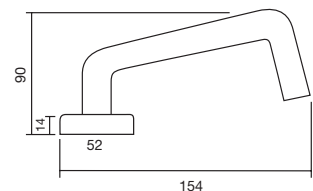

Disabled Lever - Spring Loaded

Name	Code	Size
Disabled Lever on Rose	0013-0750/10	Backplate: 150x40mm Lever Dia: 19mm Lever cc 135mm Projection: 80mm
Disabled Lever Latch	0013-0750/11	
Disabled Lever Lock	0013-0750/12	
Disabled Lever Lock-Euro	0013-0750/13	
Disabled Lever Bathroom	0013-0750/15	

Notes: Suitable for use in nursing homes etc

Finish: SAA