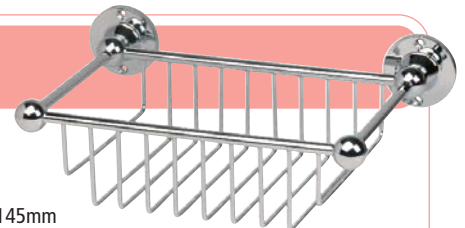

0155-LE14

Toilet Brush & Holder

Finish: Polished Chrome, Satin Nickel
Size: Rose Dia: 50mm
 Overall Height: 410mm
 Projection: 155mm
 Diameter: 110mm

0161-N7032

Robe Hook

Finish: Polished Chrome, Satin Nickel
Size: Rose Dia: 50mm
 Projection: 45mm
Notes: Also available part Chrome part Satin Nickel

0161-N7035

Tumbler/Toothbrush Holder

Finish: Polished Chrome
Size: Rose Dia: 50mm
 Holder Size: 95x70mm
Notes: Also available part Chrome
 part Satin Nickel

0155-LE16

Shower Soap Holder

Finish: Polished Chrome
 Satin Nickel
Size: Rose Dia: 50mm
 Basket Size: 145x95mm

0155-LE15

Sponge Holder

Finish: Polished Chrome
 Satin Nickel
Size: Rose Dia: 50mm
 Basket Size: 230x145mm

BATHROOM FITTINGS

0161-N7052

Double Towel Rail

Finish: Polished Chrome

Size: Centres: 600mm. Rail Dia: 14mm. Projection: 150mm

Notes: Also available part Chrome part Satin Nickel

0161-N7043

Glass Shelf

Finish: Polished Chrome

Size: Rose Dia: 50mm. Shelf Size: 500x130mm

Notes: Also available part Chrome part Satin Nickel

0161-N7051

Single Towel Rail