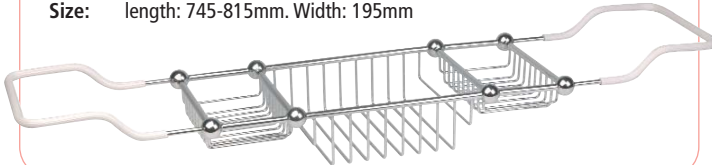

0223-C4

Emergency Door Pivot

Finish: Satin Stainless Steel

Notes: Double action pivot. Use in conjunction with C5 emergency stop to complete set

0155-LE05

Towel Ring

Finish: Polished Chrome, Satin Nickel

Size: Rose: 50mm
Dia: 170mm

0155-LE06

Pillar Mount Paper Holder

Finish: Polished Chrome
Satin Nickel

Size: Rose Dia: 50mm
Overall width: 210mm

0155-LE01

Bath Rack

Finish: Polished Chrome, Satin Nickel

Size: length: 745-815mm. Width: 195mm

0155-LE07

Lavatory Paper Holder

Finish: Polished Chrome
Satin Nickel

Size: Rose Dia: 50mm
Overall width: 180mm

0155-LE02

Double Robe Hook

Finish: Polished Chrome, Satin Nickel

Size: Rose: 50mm. Projection: 70mm