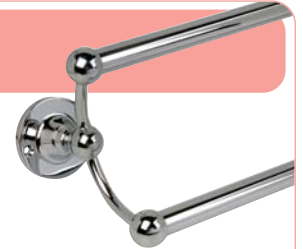

BATHROOM FITTINGS

0155-LE11

Double Tumbler Holder

Finish: Polished Chrome, Satin Nickel
Size: Rose Dia: 50mm
 Overall width: 175mm
 Height: 95mm
 Projection: 145mm

0155-LE17

Triangular Soap Tray

Finish: Polished Chrome
 Satin Nickel
Size: Rose Dia: 50mm
 Basket: 185x185mm

0155-LE12

Single Tumbler Holder

Finish: Polished Chrome, Satin Nickel
Size: Rose Dia: 50mm
 Overall Height: 95mm
 Projection: 125mm

Double Tower Rail

Code **Size**

0155-LE18 Rose Dia: 50mm
 Centres: 450mm. Dia 16mm
0155-LE19 Rose Dia: 50mm
 Centres: 600mm. Dia 16mm
0155-LE20 Rose Dia: 50mm
 Centres: 750mm Dia 16mm

0155-LE13

Soap Dish & Holder

Finish: Polished Chrome, Satin Nickel
Size: Rose Dia: 50mm
 Dish: 157x108mm
 Projection: 165mm

Single Tower Rail

Code **Size**

0155-LE21 Rose Dia: 50mm
 Centres: 450mm. Dia 16mm
0155-LE22 Rose Dia: 50mm
 Centres: 600mm. Dia 16mm
0155-LE23 Rose Dia: 50mm
 Centres: 750mm Dia 16mm

0155-LE14

Toilet Brush & Holder

Finish: Polished Chrome, Satin Nickel
Size: Rose Dia: 50mm
 Overall Height: 410mm
 Projection: 155mm
 Diameter: 110mm

0161-N7032

Robe Hook

Finish: Polished Chrome, Satin Nickel
Size: Rose Dia: 50mm
 Projection: 45mm
Notes: Also available part Chrome part Satin Nickel