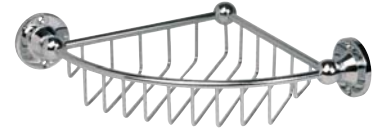

0155-LE04D

Grab Rail

Finish: Polished Chrome

Size: Rose Dia: 70mm
Centres: 450mm
Bail Dia: 35mm
Well Clearance: 45mm

0155-LE09

Toothbrush holder with Ceramic Pots

Finish: Polished Chrome
Satin Nickel

Size: Rose: 50mm
Overall width: 100mm
Height: 105mm
Projection: 90mm

BATHROOM FITTINGS

0155-LE11

Double Tumbler Holder

Finish: Polished Chrome, Satin Nickel
Size: Rose Dia: 50mm
 Overall width: 175mm
 Height: 95mm
 Projection: 145mm

0155-LE17

Triangular Soap Tray

Finish: Polished Chrome
 Satin Nickel
Size: Rose Dia: 50mm
 Basket: 185x185mm

0155-LE12

Single Tumbler Holder

Finish: Polished Chrome, Satin Nickel
Size: Rose Dia: 50mm
 Overall Height: 95mm
 Projection: 125mm

Double Tower Rail

Code **Size**

0155-LE18 Rose Dia: 50mm
 Centres: 450mm. Dia 16mm
0155-LE19 Rose Dia: 50mm
 Centres: 600mm. Dia 16mm
0155-LE20 Rose Dia: 50mm
 Centres: 750mm Dia 16mm

0155-LE13

Soap Dish & Holder

Finish: Polished Chrome, Satin Nickel
Size: Rose Dia: 50mm
 Dish: 157x108mm
 Projection: 165mm

Single Tower Rail

Code **Size**

0155-LE21 Rose Dia: 50mm
 Centres: 450mm. Dia 16mm
0155-LE22 Rose Dia: 50mm
 Centres: 600mm. Dia 16mm
0155-LE23 Rose Dia: 50mm
 Centres: 750mm Dia 16mm