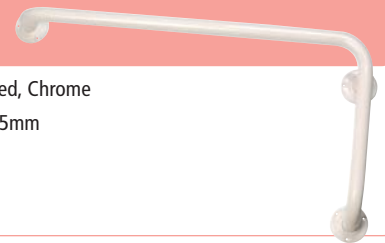

Straight Grab Rail

Code	Size
0115-1225	300x25mm
0115-1825	450x25mm
0115-2425	600x25mm
0115-3025	750x25mm
0115-3625	900x25mm

Notes:
Also available in 35mm and with PVC ribbed grip.
Other finishes available Satin Stainless Steel, Polished Stainless, RAL Colours
Made in UK.

0115-0317 Back Rest with Cushion

Finish: White Powder Coated, Chrome
Size: Cushion Size: 460x120mm
Centres: 400mm. Dia: 35mm
Notes: Made in UK

0115-0308 Floor to Wall Grab Rail

Finish: White Powder Coated, Chrome
Size: 740x700mm. Dia: 35mm
Notes: Made in UK

0115-0305 Hinge Support Rail

Finish: White Powder Coated, Chrome
Size: Projection: 765mm. Dia: 28mm
Notes: Made in UK

0115-0304 Shower/Bath Rail

Finish: White Powder Coated, Chrome
Size: 815x405mm. Dia: 35mm
Notes: Hand required
Made in UK

0115-0120 Cranked Grab Rail

Finish: White Powder Coated
Chrome
Size: 300x300mm, 375x375mm. Dia: 35mm
Notes: Hand required
Made in UK

0300-37651 Disabled Indicator Bolt - Handed

Finish: SAA
Size: Backplate: 160x40mm
Lever (centre to edge) 150mm
Projection: 65mm
Notes: Suitable for elderly persons
Can be reversed
Left hand illustrated