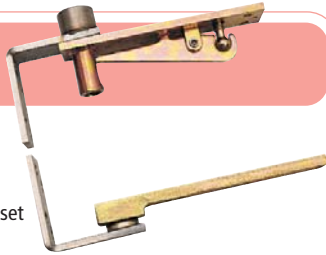

Disabled Lever - Spring Loaded

Name	Code	Size
Disabled Lever on Rose	0013-0750/10	Backplate: 150x40mm Lever Dia: 19mm Lever cc 135mm Projection: 80mm
Disabled Lever Latch	0013-0750/11	
Disabled Lever Lock	0013-0750/12	
Disabled Lever Lock-Euro	0013-0750/13	
Disabled Lever Bathroom	0013-0750/15	

Notes: Suitable for use in nursing homes etc

Finish: SAA

DISABLED DOOR FURNITURE & BATHROOM FITTINGS

0223-C5

Emergency Door Stop

Finish: Satin Stainless Steel

Notes: Enables door to be opened from outside in an emergency

0223-C4

Emergency Door Pivot

Finish: Satin Stainless Steel

Notes: Double action pivot. Use in conjunction with C5 emergency stop to complete set

0155-LE05

Towel Ring

Finish: Polished Chrome, Satin Nickel

Size: Rose: 50mm
Dia: 170mm

0155-LE06

Pillar Mount Paper Holder

Finish: Polished Chrome
Satin Nickel

Size: Rose Dia: 50mm
Overall width: 210mm

0155-LE01

Bath Rack

Finish: Polished Chrome, Satin Nickel

Size: length: 745-815mm. Width: 195mm