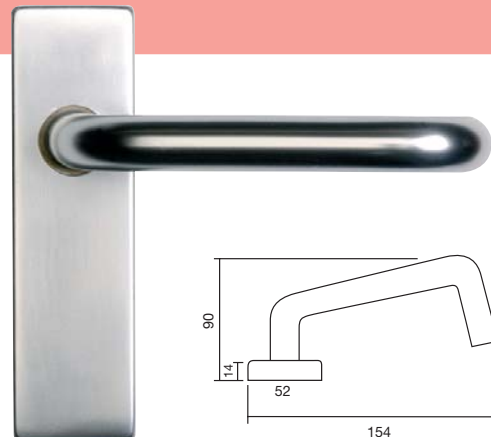

Disabled Lever - Spring Loaded

Name	Code	Size
Disabled Lever on Rose	0013-0750/10	Backplate: 150x40mm Lever Dia: 19mm Lever cc 135mm Projection: 80mm
Disabled Lever Latch	0013-0750/11	
Disabled Lever Lock	0013-0750/12	
Disabled Lever Lock-Euro	0013-0750/13	
Disabled Lever Bathroom	0013-0750/15	

Notes: Suitable for use in nursing homes etc

Finish: SAA