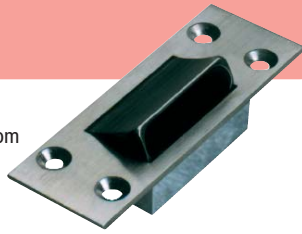

0115-0120 Cranked Grab Rail

Finish: White Powder Coated
Chrome
Size: 300x300mm, 375x375mm. Dia: 35mm
Notes: Hand required
Made in UK

0300-37651 Disabled Indicator Bolt - Handed

Finish: SAA
Size: Backplate: 160x40mm
Lever (centre to edge) 150mm
Projection: 65mm
Notes: Suitable for elderly persons
Can be reversed
Left hand illustrated

Notes: Suitable for use in nursing homes etc

Finish: SAA

DISABLED DOOR FURNITURE & BATHROOM FITTINGS

0223-C5

Emergency Door Stop

Finish: Satin Stainless Steel

Notes: Enables door to be opened from outside in an emergency

0223-C4

Emergency Door Pivot

Finish: Satin Stainless Steel

Notes: Double action pivot. Use in conjunction with C5 emergency stop to complete set

0155-LE05

Towel Ring

Finish: Polished Chrome, Satin Nickel

Size: Rose: 50mm
Dia: 170mm

0155-LE06

Pillar Mount Paper Holder

Finish: Polished Chrome
Satin Nickel

Size: Rose Dia: 50mm
Overall width: 210mm

0155-LE01

Bath Rack

Finish: Polished Chrome, Satin Nickel

Size: length: 745-815mm. Width: 195mm