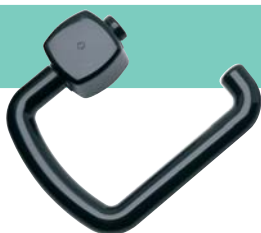

0012-0620 Toilet Roll Holder

Size: Width: 160mm
Fixing Plate: 50mm