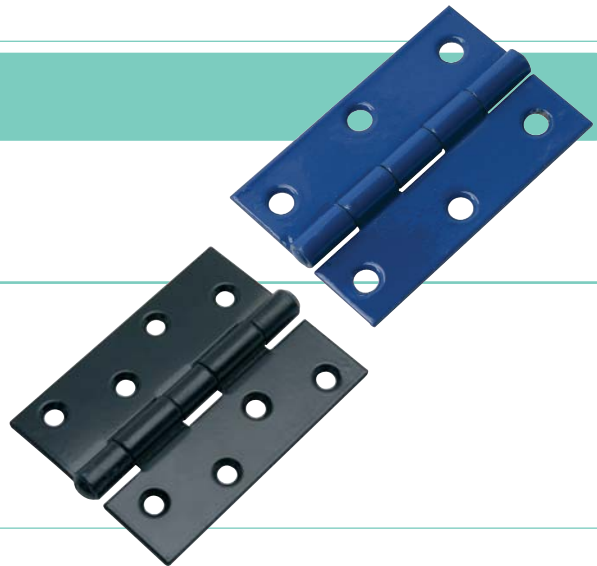

### Stainless Steel Bearing Butt Hinge

**Size:** LxWxH: 100x75x3mm

**Notes:** Screws included

## Butt Hinges

Name	Code	Size (LxW)	Notes
Light Steel Butt Hinge	0012-0628A	75x50mm	Screws included
Light Steel Butt Hinge	0012-0628B	100x75mm	Screws included
Heavy Steel Butt Hinge	0012-0628C	75x50mm	Screws included
Heavy Steel Butt Hinge	0012-0628D	100x75mm	Screws included