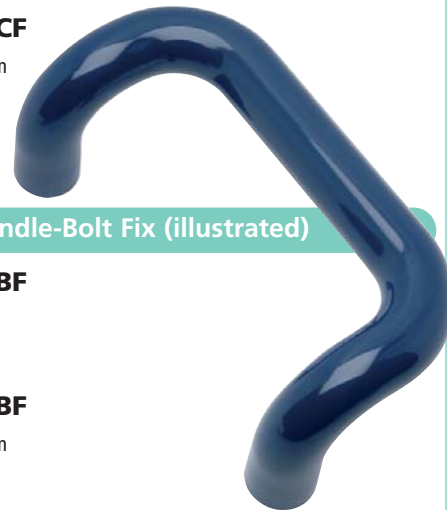

0012-0603/300CF

Size: Size: 300x34mm
Notes: Steel Cored