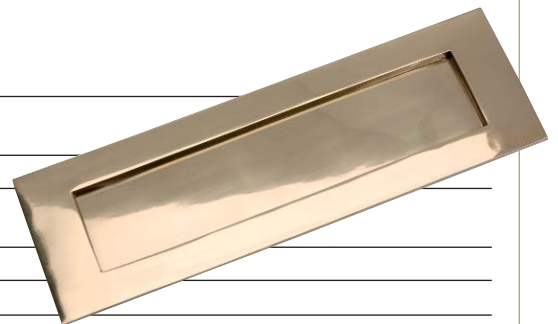

Minimum door thickness 39mm. Maximum 58mm. 135° opening
Rear fixing. Made in UK