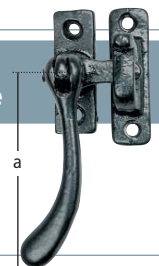

0207-0140

Casement Fastener. Mortice

Size (a): Plate Size: 88x26mm
Handle Length: 120mm

Notes: Made in UK

0270-0141

Casement Fastener. Hook

Size: Plate Size: 88x26mm
Handle Length: 120mm

Notes: Also available in Polished Brass Lacquered. Made in UK

0207-3039

Plain Escutcheon

Size (LxW): 50x28mm

Notes: Made in UK

0207-3365

Casement Fastener. Hook or Mortice

Size: Plate Size: 57x20mm
Handle Length (a): 85mm

Notes: Made in UK

0207-3042

Covered Escutcheon

Size: 57x28mm

Notes: Made in UK

0207-0144

Casement Fastener. Mortice

Size: Plate Size: 58x26mm
Handle Length: 108mm

Notes: Made in UK

0207-3045

Oval Covered Escutcheon

Size: 47x30mm

Notes: Made in UK

0270-0145

Casement Fastener. Hook

Size: Plate Size: 58x26mm
Handle Length: 108mm

Notes: Also available in Polished Brass Lacquered. Made in UK