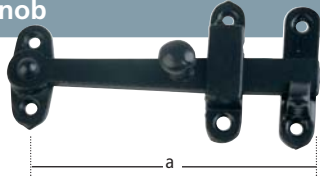

MATT BLACK LATCHES, PULL HANDLES, MORTICE/RIM KNOBS & LETTERPLATES

0207-1681LB

Latch Bar Only with Knob

Size (a): Latch: 110mm
Notes: Made in UK

0207-3981

Twisted Mortice Ring on Rose

Size: Dia: 76mm
Notes: Made in UK

0207-1684
Thumb Latch

Size: (a): Latch: 110mm, Handle: 203mm
Plate: 216x44mm
Notes: Made in UK

0207-1883
Pull Handle

Handle size
75mm
102mm
127mm
152mm
160mm
260mm

Notes: Made in UK

0207-4013
Bow Handle

Size:
152mm
190mm
254mm
Notes: Made in UK

0207-4320
Heavy Duty Suffolk Latch

Size: Backplate: 241x57mm
Latch: 229mm
Handle Grip: 108mm
Notes: Made in UK

0207-3651
Cranked Pull Handle

Size: 203mm, 254mm
Notes: Made in UK

0207-3622
Thumb Latch

Size: Backplate: 191x35mm
Latch: 216mm
Handle Grip: 89mm
Notes: Made in UK

0207-1911
Letter Plate

Size: 267x108mm. Aperture: 203x41mm
Notes: Made in UK

0207-4088
Door Latch

Size: Length: 152mm, 203mm
Notes: Made in UK

0207-0387
Oval knob Furniture

Size: Dia: 44mm
Rose: 53mm
Notes: Supplied with escutcheons
Made in UK