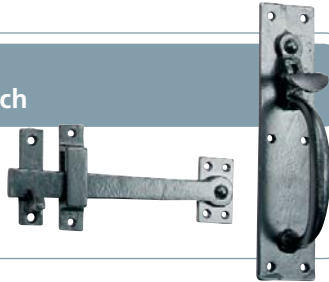

MATT BLACK LATCHES, PULL HANDLES, MORTICE/RIM KNOBS & LETTERPLATES

0207-1681LB

Latch Bar Only with Knob

Size (a): Latch: 110mm
Notes: Made in UK

0207-3981

Twisted Mortice Ring on Rose

Size: Dia: 76mm
Notes: Made in UK

0207-1684
Thumb Latch

Size: (a): Latch: 110mm, Handle: 203mm
Plate: 216x44mm
Notes: Made in UK

0207-1883
Pull Handle

Handle size
75mm
102mm
127mm
152mm
160mm
260mm

Notes: Made in UK

0207-4013
Bow Handle

Size:
152mm
190mm
254mm
Notes: Made in UK

0207-4320
Heavy Duty Suffolk Latch

Size: Backplate: 241x57mm
Latch: 229mm
Handle Grip: 108mm
Notes: Made in UK

0207-3651
Cranked Pull Handle

Size: 203mm, 254mm
Notes: Made in UK

0207-3622
Thumb Latch

Size: Backplate: 191x35mm
Latch: 216mm
Handle Grip: 89mm
Notes: Made in UK

0207-1911
Letter Plate

Size: 267x108mm. Aperture: 203x41mm
Notes: Made in UK

0207-4088
Door Latch

Size: Length: 152mm, 203mm
Notes: Made in UK

0207-0387
Oval knob Furniture

Size: Dia: 44mm
Rose: 53mm
Notes: Supplied with escutcheons
Made in UK