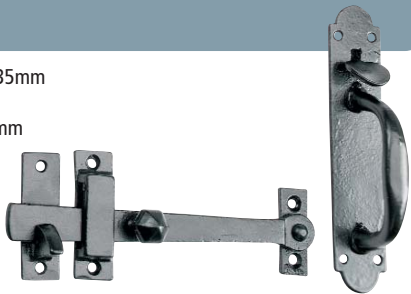

MATT BLACK LATCHES, PULL HANDLES, MORTICE/RIM KNOBS & LETTERPLATES

0207-1681LB

Latch Bar Only with Knob

Size (a): Latch: 110mm
Notes: Made in UK

0207-3981

Twisted Mortice Ring on Rose

Size: Dia: 76mm
Notes: Made in UK

0207-1684
Thumb Latch

Size: (a): Latch: 110mm, Handle: 203mm
Plate: 216x44mm
Notes: Made in UK

0207-1883
Pull Handle

Handle size
75mm
102mm
127mm
152mm
160mm
260mm

Notes: Made in UK

0207-4013
Bow Handle

Size:
152mm
190mm
254mm
Notes: Made in UK

0207-4320
Heavy Duty Suffolk Latch

Size: Backplate: 241x57mm
Latch: 229mm
Handle Grip: 108mm
Notes: Made in UK

0207-3651
Cranked Pull Handle

Size: 203mm, 254mm
Notes: Made in UK

0207-3622
Thumb Latch

Size: Backplate: 191x35mm
Latch: 216mm
Handle Grip: 89mm
Notes: Made in UK

0207-1911
Letter Plate

Size: 267x108mm. Aperture: 203x41mm
Notes: Made in UK

0207-4088
Door Latch

Size: Length: 152mm, 203mm
Notes: Made in UK

0207-0387
Oval knob Furniture

Size: Dia: 44mm
Rose: 53mm
Notes: Supplied with escutcheons
Made in UK