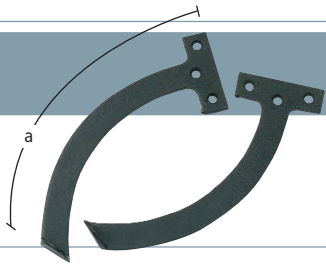

MATT BLACK ACCESSORIES RUSTIX DOOR & WINDOW FURNITURE

0207-3900 Quadrant Stay

Size (a): 178mm
Notes: Made in UK