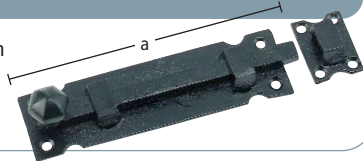

0207-3900 Quadrant Stay

Size (a): 178mm
Notes: Made in UK

0207-0582 Automatic Door Catch

Size: Coupled Width: 76mm
axb: 70x25mm
cxd: 57x25mm
Notes: Made in UK

0207-0796 Door Bolt

Size: 203mm, 254mm, 305mm
457mm, 610mm
Width: 58mm
Notes: Made in UK

0207-1949 Cupboard Ball Knob - Face Fix

Size: Rose Dia: 37mm. Projection 40mm
Notes: Face Fix. Loose Rose. Made in UK

0207-4359 Boot Scraper

Size: HxW: 330x356mm
Notes: Made in UK

0150-0113 Mushroom Cupboard Knob - Bolt Fix