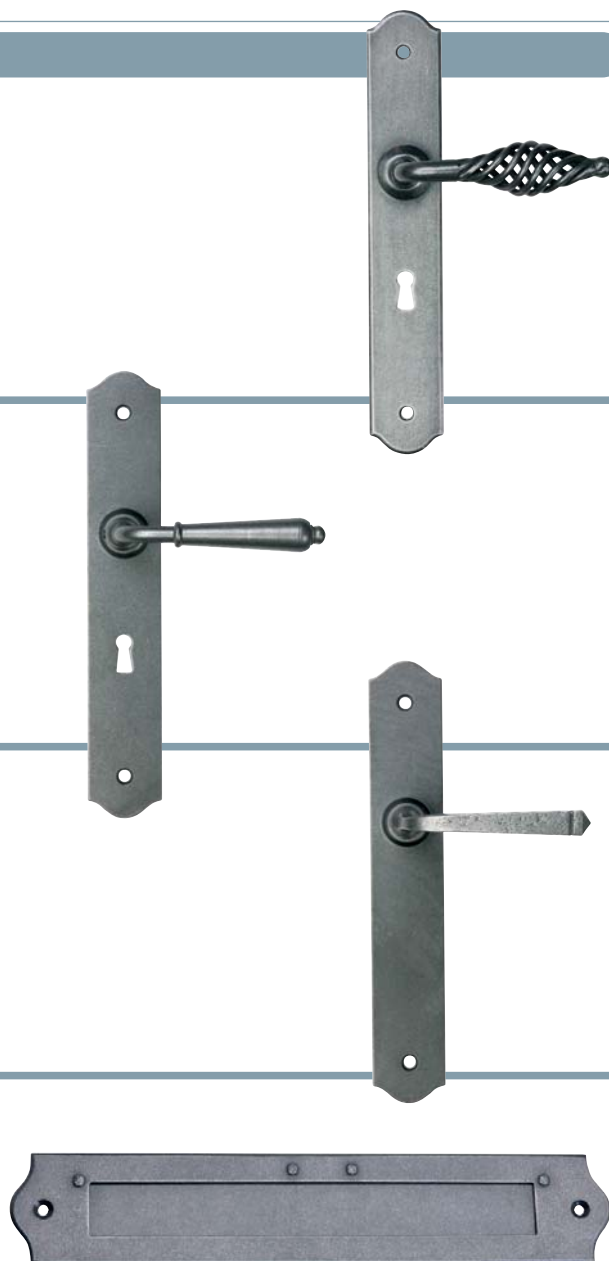

PATINE DOOR & WINDOW FURNITURE

Lever Latches

Code:	Name:	Size:
0148-60109-54	Lever Latch	Plate Size: 240x40mm
0148-60109-57	Lever Lock	Plate Size: 240x40mm
0148-60109-51	Lever Lock-Euro	Plate Size: 240x40mm
0148-60109-53	Lever Bathroom	Plate Size: 240x40mm

Notes: Unsprung lever. Use strong sprung lock or latch. See page 128-133
Also available in Matt Black and Rust. Made in EU

Code:	Name:	Size:
0148-60134-54	Lever Latch	Plate Size: 240x40mm
0148-60134-57	Lever Lock	Plate Size: 240x40mm
0148-60134-51	Lever Lock-Euro	Plate Size: 240x40mm
0148-60134-53	Lever Bathroom	Plate Size: 240x40mm

Notes: Unsprung lever. Use strong sprung lock or latch. See page 128-133
Also available in Polished Brass, Satin Brass, Matt Black and Rust. Made in EU

Code:	Name:	Size:
0148-60190-54	Lever Latch	Plate Size: 240x40mm
0148-60190-57	Lever Lock	Plate Size: 240x40mm
0148-60190-51	Lever Lock-Euro	Plate Size: 240x40mm
0148-60190-53	Lever Bathroom	Plate Size: 240x40mm

Notes: Unsprung lever. Use strong sprung lock or latch. See page 128-133
Also available in Matt Black and Rust. Made in EU

Code:	Name:	Size:
0148-11803-20	Letter Plate	Overall Size: 250x60mm Aperture: 230x38mm
0148-11803-30	Letter Plate	Overall: 350x100mm Aperture: 280x60mm

Notes: Also available in Polished Brass, Satin Brass, Matt Black and Rust. Made in UK

0148-12003 Door Knocker

Size: (a)200 (b)115mm

Notes: Also available in Matt Black and Rust. Made in EU

0148-14200 Numerals 0-9

Size: 100mm

Also available in Matt Black and Rust. Made in EU

0148-12007 Door Knocker

Size: 200x140mm. Rose: 104mm

Notes: Also available in Matt Black and Rust. Made in EU

0148-10521 Escutcheon

Size: 72x32mm

Notes: Also available in Matt Black and Rust. Made in EU