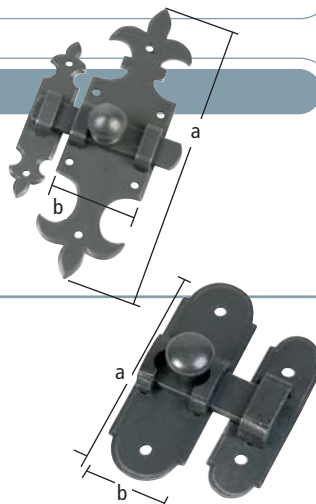

0148-14841 Stainless Steel Ball Bearing Hinge

Size: 102x76x3mm
Notes: Screws included
Made outside EU

Espagnolette Bolt

Code:
0148-18095 (Non-Locking)
Size:
Supplied with 2no
1600mm rods

0148-18060 (Lockable)
Size (axb): 145x38mm
Supplied with 2no
1600mm rods

Notes:
Also available in,
Matt Black and Rust
Can be cut to size
Outside access not available
Made in EU

0148-11201 Door Bolt

Size:
Length: 250mm, 400mm
Overall width: 40mm

Notes:
Also available
in Matt Black and Rust
Made in EU

Cast Butt Hinge

Code: **Size:**
0148-59-006 50x41mm
0148-59-007 78x48mm
0148-59-008 103x57mm

Notes: Screws included
Also available in Waxed Black
Made in UK

0148-20617 Cupboard Knob-Bolt Fix

Size: 25mm, 30mm, 35mm, 40mm
Notes: Also available in Matt Black and Rust
Made in EU

Slide Bolt

0148-11101
Size (axb): 140x240mm
Keep: 65x20mm

0148-11121
Size (axb): 80x28mm
Keep: 65x20mm
Notes: Also available in
Matt Black and Rust
Made in EU

0148-20610 Wire Cupboard Knob-Bolt Fix

Size: 30mm, 38mm
Notes: Also available in Matt Black and Rust
Made in EU