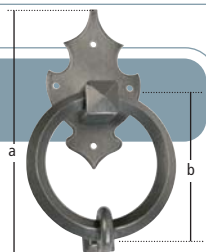

0148-12003 Door Knocker

Size: (a)200 (b)115mm

Notes: Also available in Matt Black and Rust. Made in EU