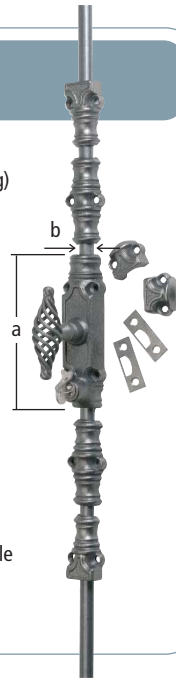

0148-11732-31 Cranked Pull Handle with Twist

Size: Length: 300x20mm
Notes: Made in EU Also available in Matt Black and Rust

0148-11732-30 Cranked Pull Handle

Size: Length: 300x20mm
Notes: Made in EU Also available in Matt Black and Rust

0148-14841 Stainless Steel Ball Bearing Hinge

Size: 102x76x3mm
Notes: Screws included
Made outside EU

Espagnolette Bolt

Code:
0148-18095 (Non-Locking)
Size:
Supplied with 2no
1600mm rods

0148-18060 (Lockable)
Size (axb): 145x38mm
Supplied with 2no
1600mm rods

Notes:
Also available in,
Matt Black and Rust
Can be cut to size
Outside access not available
Made in EU

Espagnolette Bolt-Wire Design

Code:
0148-18009 (Non-Locking)
Size:
Supplied with 2no
1600mm rods

0148-18069 (Lockable)
Size (axb): 145x38mm
Supplied with 2no
1600mm rods

Notes:
Also available in,
Matt Black and Rust
Can be cut to size
Outside access not available
Made in EU

0148-11201 Door Bolt

Size:
Length: 250mm, 400mm
Overall width: 40mm

Notes:
Also available
in Matt Black and Rust
Made in EU