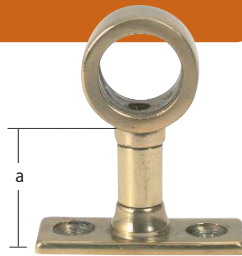

WARDROBE FITTINGS

Brass Rod Socket-Long Neck

Finish: Polished Brass
Size: 0074-18312: 25mm
0074-18322: 32mm
0074-18332: 38mm

Notes: Made in UK
Also available in Polished Chrome
and Grub screw fix

Brass Centre Bracket

Finish: Polished Brass
Size: 0074-16822: 19mm
0074-16922: 25mm
Stem Height (a): 50mm

Notes: Made in UK
Also available in Polished Chrome

Brass Designer End Bracket

0074-17102
Finish: Polished Brass
Size: 25mm
Stem Height (a): 50mm

0074-17112
Finish: Polished Brass
Size: 32mm
Stem Height (a): 50mm

0074-17122
Finish: Polished Brass
Size: 38mm
Stem Height (a): 50mm
Notes: Also available in
Polished Chrome
Made in UK

01285 659488
We are here to help you. Call us

Brass End Bracket

Finish: Polished Brass
Size: 0074-16322: 19mm
0074-16422: 25mm
Stem Height (a): 50mm

Notes: Made in UK
Also available in Polished Chrome

Brass Designer Centre Bracket

0074-17002
Finish: Polished Brass
Size: 25mm. Stem height(a): 50mm
Notes: Made in UK