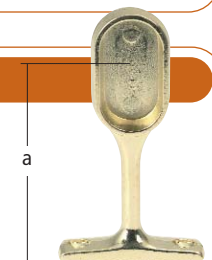

Oval End Socket

0152-1859
 Finish: Chrome Plated
 Size: Tube Size: 30x15mm
 Notes: Made Outside UK

0152-0219
 Finish: Electro Brass
 Size: Tube Size: 30x15mm
 Notes: Made Outside UK

Centre Bracket

Code:	Diameter:	Projection(a)	Finish:	Notes:
0152-0572	19mm	67mm	Chrome Plated	Made outside EU
0152-3492	25mm	75mm	Chrome Plated	Made outside EU
0152-0573	19mm	67mm	Electro Brass	Made outside EU
0152-3493	25mm	75mm	Electro Brass	Made outside EU

Centre Bracket

Code:	Diameter:	Projection(a)	Finish:
0074-16961	19mm	60mm	Chrome Plated
0074-16971	25mm	60mm	Chrome Plated
0074-16962	19mm	60mm	Electro Brass
0074-16972	25mm	60mm	Electro Brass

Notes: Made in UK

Oval End Bracket

Code:	Projection(a)	Finish:
0152-3903	60mm	Chrome Plated
0152-3902	60mm	Electro Brass

Notes: Tube Size: 30x15mm. Made in UK

Oval Centre Bracket

Code:	Projection(a)	Finish:
0152-1834	60mm	Chrome Plated
0152-1833	60mm	Electro Brass