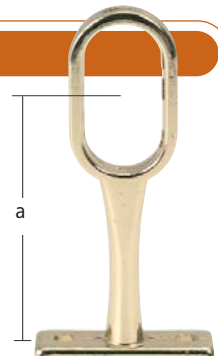

Oval End Socket

0152-1859
 Finish: Chrome Plated
 Size: Tube Size: 30x15mm
 Notes: Made Outside UK

0152-0219
 Finish: Electro Brass
 Size: Tube Size: 30x15mm
 Notes: Made Outside UK

Centre Bracket

Code:	Diameter:	Projection(a)	Finish:	Notes:
0152-0572	19mm	67mm	Chrome Plated	Made outside EU
0152-3492	25mm	75mm	Chrome Plated	Made outside EU
0152-0573	19mm	67mm	Electro Brass	Made outside EU
0152-3493	25mm	75mm	Electro Brass	Made outside EU

Oval End Bracket

Code:	Projection(a)	Finish:
0152-3903	60mm	Chrome Plated
0152-3902	60mm	Electro Brass

Notes: Tube Size: 30x15mm. Made in UK

Oval Centre Bracket

Code:	Projection(a)	Finish:
0152-1834	60mm	Chrome Plated
0152-1833	60mm	Electro Brass

Notes: Tube Size: 30x15mm
 Made in UK

WARDROBE FITTINGS

Brass Straight Rod Bracket

Code:	Tube Dia:	Finish:
0074-20154	10mm	Bright Brass
0074-20164	13mm	Bright Brass
0074-18574	16mm	Bright Brass
0074-18584	19mm	Bright Brass
0074-18594	25mm	Bright Brass

Notes: Socket screws on & off. Sold in pairs. Also available in Chrome. Made in UK

Brass Cranked Rod Bracket

Code:	Tube Dia:	Finish:
0074-20104	10mm	Bright Brass
0074-20114	13mm	Bright Brass
0074-18524	16mm	Bright Brass
0074-18534	19mm	Bright Brass
0074-18544	25mm	Bright Brass