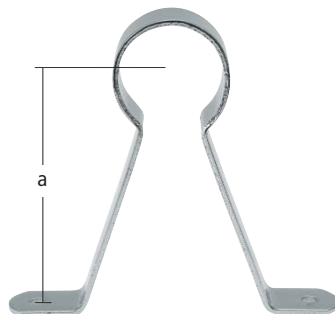

0162-1000 Oval Steel Tube

Finish: Chrome Plated, Electro Brass
 Size: Tube Size: 30x15mm
 Notes: Made in UK
 Standard length 2500mm

End Bracket

Code:	Diameter:	Projection (a):	Finish:	Notes:
0152-0570	19mm	67mm	Chrome Plated	Made outside EU
0152-3490	25mm	75mm	Chrome Plated	Made outside EU
0152-0571	19mm	67mm	Electro Brass	Made outside EU
0152-3491	25mm	75mm	Electro Brass	Made outside EU

Oval End Socket

0152-1859
 Finish: Chrome Plated
 Size: Tube Size: 30x15mm
 Notes: Made Outside UK

0152-0219
 Finish: Electro Brass
 Size: Tube Size: 30x15mm
 Notes: Made Outside UK

Centre Bracket

Code:	Diameter:	Projection(a)	Finish:	Notes:
0152-0572	19mm	67mm	Chrome Plated	Made outside EU
0152-3492	25mm	75mm	Chrome Plated	Made outside EU
0152-0573	19mm	67mm	Electro Brass	Made outside EU
0152-3493	25mm	75mm	Electro Brass	Made outside EU

Centre Bracket

Code:	Diameter:	Projection(a)	Finish:
0074-16961	19mm	60mm	Chrome Plated
0074-16971	25mm	60mm	Chrome Plated
0074-16962	19mm	60mm	Electro Brass
0074-16972	25mm	60mm	Electro Brass

Notes: Made in UK

Oval End Bracket

Code:	Projection(a)	Finish:
0152-3903	60mm	Chrome Plated
0152-3902	60mm	Electro Brass

Notes: Tube Size: 30x15mm. Made in UK

Oval Centre Bracket

Code:	Projection(a)	Finish:
0152-1834	60mm	Chrome Plated
0152-1833	60mm	Electro Brass