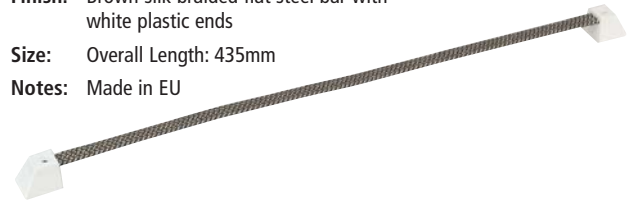

0074-17112
Finish: Polished Brass
Size: 32mm
Stem Height (a): 50mm

0074-17122
Finish: Polished Brass
Size: 38mm
Stem Height (a): 50mm
Notes: Also available in
Polished Chrome
Made in UK

01285 659488
We are here to help you. Call us

Brass End Bracket

Finish: Polished Brass
Size: 0074-16322: 19mm
0074-16422: 25mm
Stem Height (a): 50mm

Notes: Made in UK
Also available in Polished Chrome

Brass Designer Centre Bracket

0074-17002
Finish: Polished Brass
Size: 25mm. Stem height(a): 50mm
Notes: Made in UK

0074-17012
Finish: Polished Brass
Size: 32mm. Stem height(a): 50mm
Notes: Made in UK

0074-17022
Finish: Polished Brass
Size: 38mm. Stem height(a): 50mm
Notes: Made in UK

0700-0807-29-013 Tie Rail

Finish: Brown silk braided flat steel bar with
white plastic ends
Size: Overall Length: 435mm
Notes: Made in EU