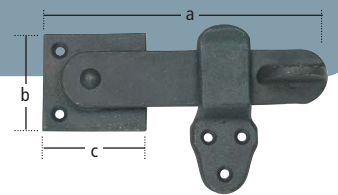

0148-03-100 Mortice Ball Knob

Size: Diameter: 44mm
Rose Diameter: 52mm

Notes: Also suitable for rim furniture. Made in UK. Supplied with Escutcheons

0148-03-120 Mortice Octagonal Knob

Size: Diameter: 60mm (AF)
Rose Diameter: 60mm

Notes: Also suitable for rim furniture. Made in UK

Door Studs

Size:	Code:		
15mm	0148-03-083	30mm	0148-03-086
20mm	0148-03-084	35mm	0148-03-087
25mm	0148-03-085	Notes:	Made in UK

Rose Head Cut Nails

Size:	Code:
40mm	0148-03-092
50mm	0148-03-093
65mm	0148-03-094
75mm	0148-03-095

Notes: Supplied in 1kg's. Made in UK

0148-03-400 Door Latch

Size (a): 140mm
bxc: 50x50mm

Notes: Made in UK

0148-03-062 'H' Door Hinge

Size (LxW): 170x62mm

Notes: Made in UK

0148-03-063 'HL' Door Hinge

Size (axbxc): 170x62x147mm

Notes: Made in UK

0148-03-070 - Thumb Latch

0148-03-075 - Thumb Latch-Privacy

Size: (a) 190mm
(b) 110mm
(c) 160mm

0148-03-080 Latch Bar Only

Size: Latchbar 160mm

Notes: Privacy latch illustrated
Made in UK