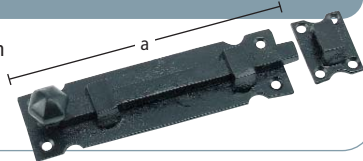

MATT BLACK ACCESSORIES RUSTIX DOOR & WINDOW FURNITURE

0207-3900 Quadrant Stay

Size (a): 178mm
Notes: Made in UK

0207-0582 Automatic Door Catch

Size: Coupled Width: 76mm
axb: 70x25mm
cxd: 57x25mm
Notes: Made in UK

0207-0796 Door Bolt

Size: 203mm, 254mm, 305mm
457mm, 610mm
Width: 58mm
Notes: Made in UK

0207-1949 Cupboard Ball Knob - Face Fix

Size: Rose Dia: 37mm. Projection 40mm
Notes: Face Fix. Loose Rose. Made in UK

0207-4359 Boot Scraper

Size: HxW: 330x356mm
Notes: Made in UK

0150-0113 Mushroom Cupboard Knob - Bolt Fix

Size: Dia: 25mm, 32mm, 38mm
Notes: Bolt Fix. Loose Rose. Made in UK

0207-4342 Boot Scraper

Size: HxW: 356x96mm
Notes: Made in UK