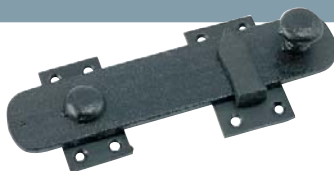

0207-0796 Door Bolt

Size: 203mm, 254mm, 305mm
457mm, 610mm
Width: 58mm
Notes: Made in UK

0207-1949 Cupboard Ball Knob - Face Fix

Size: Rose Dia: 37mm. Projection 40mm
Notes: Face Fix. Loose Rose. Made in UK

0207-4359 Boot Scraper

Size: HxW: 330x356mm
Notes: Made in UK

0150-0113 Mushroom Cupboard Knob - Bolt Fix

Size: Dia: 25mm, 32mm, 38mm
Notes: Bolt Fix. Loose Rose. Made in UK

0207-4342 Boot Scraper

Size: HxW: 356x96mm
Notes: Made in UK

0207-5136 Skirting Door Stop

Size: Projection: 85mm. Rose: 38mm
Notes: Bolt Fix. Made in UK

0207-3413 Shutter Bar

Size: Length:
250mm
300mm
381mm
457mm
Notes: Made in UK

0148-03-060 Large Tee Hinge

Size: 470mm overall
Hinge Butt: 139x33mm

0148-03-061 Large Hinge Front

Size: 408mm

0148-03-500 Small Tee Hinge

Size: 260mm overall
Hinge Butt: 105x25mm
Notes: Made in UK

0207-3498 Handrail Bracket

Size: Projection: 64mm, 76mm
Rose Diameter: 58mm
Notes: Made in UK