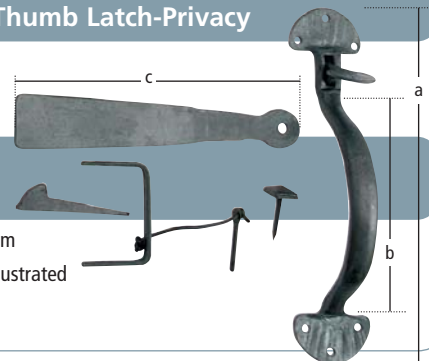

Notes: Supplied in 1kg's. Made in UK

0148-03-400 Door Latch

Size (a): 140mm
bxc: 50x50mm

Notes: Made in UK

0148-03-062 'H' Door Hinge

Size (LxW): 170x62mm

Notes: Made in UK

0148-03-063 'HL' Door Hinge

Size (axbxc): 170x62x147mm

Notes: Made in UK

0148-03-070 - Thumb Latch

0148-03-075 - Thumb Latch-Privacy

Size: (a) 190mm
(b) 110mm
(c) 160mm

0148-03-080 Latch Bar Only

Size: Latchbar 160mm

Notes: Privacy latch illustrated
Made in UK

Size: 100x35mm (Open)

Notes: Made in UK

0148-03-405 - Lever Latch

0148-03-403 - Lever Lock

0148-03-404 - Lever Privacy Lock

Size: Backplate: 270x35mm Lever: 120mm

Notes: Unsprung lever. Use strong sprung lock or latch. See page 128-133. Made in UK