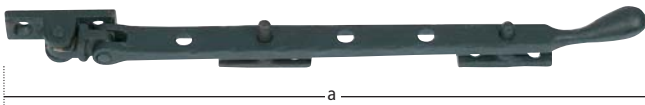

Casement Stay-Plain

Size: Code:
203mm 0148-02-102
254mm 0148-02-103
305mm 0148-02-104

Notes: Made in UK

0148-02-105
Casement Fastener-
Mortice Plate-Plain

0148-02-108
Casement Fastener-
Hook Plate-Plain

Size: Backplate: 57x25mm
Notes: Reversible. Made in UK