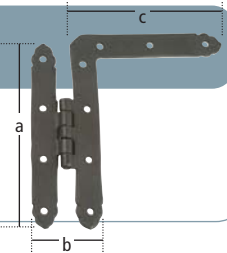

Notes: Also suitable for rim furniture. Made in UK

Door Studs

Size:	Code:		
15mm	0148-03-083	30mm	0148-03-086
20mm	0148-03-084	35mm	0148-03-087
25mm	0148-03-085	Notes:	Made in UK

Rose Head Cut Nails

Size:	Code:
40mm	0148-03-092
50mm	0148-03-093
65mm	0148-03-094
75mm	0148-03-095

Notes: Supplied in 1kg's. Made in UK

0148-03-400 Door Latch

Size (a): 140mm
bxc: 50x50mm

Notes: Made in UK

0148-03-062 'H' Door Hinge

Size (LxW): 170x62mm

Notes: Made in UK

0148-03-063 'HL' Door Hinge

Size (axbxc): 170x62x147mm

Notes: Made in UK

0148-03-070 - Thumb Latch

0148-03-075 - Thumb Latch-Privacy

Size: (a) 190mm
(b) 110mm
(c) 160mm

0148-03-080 Latch Bar Only

Size: Latchbar 160mm

Notes: Privacy latch illustrated
Made in UK

Size: 100x35mm (Open)

Notes: Made in UK

0148-03-405 - Lever Latch

0148-03-403 - Lever Lock

0148-03-404 - Lever Privacy Lock

Size: Backplate: 270x35mm Lever: 120mm

Notes: Unsprung lever. Use strong sprung lock or latch. See page 128-133. Made in UK