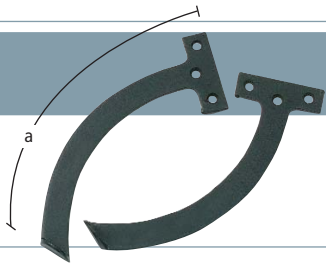

MATT BLACK ACCESSORIES RUSTIX DOOR & WINDOW FURNITURE

0207-3900 Quadrant Stay

Size (a): 178mm
Notes: Made in UK

0207-0582 Automatic Door Catch

Size: Coupled Width: 76mm
axb: 70x25mm
cxd: 57x25mm
Notes: Made in UK

0207-0796 Door Bolt

Size: 203mm, 254mm, 305mm
457mm, 610mm
Width: 58mm
Notes: Made in UK

0207-1949 Cupboard Ball Knob - Face Fix

Size: Rose Dia: 37mm. Projection 40mm
Notes: Face Fix. Loose Rose. Made in UK

0207-4359 Boot Scraper

Size: HxW: 330x356mm
Notes: Made in UK

0150-0113 Mushroom Cupboard Knob - Bolt Fix

Size: Dia: 25mm, 32mm, 38mm
Notes: Bolt Fix. Loose Rose. Made in UK

0207-4342 Boot Scraper

Size: HxW: 356x96mm
Notes: Made in UK

Notes: Also suitable for rim furniture. Made in UK

Door Studs

Size:	Code:		
15mm	0148-03-083	30mm	0148-03-086
20mm	0148-03-084	35mm	0148-03-087
25mm	0148-03-085	Notes:	Made in UK

Rose Head Cut Nails

Size:	Code:
40mm	0148-03-092
50mm	0148-03-093
65mm	0148-03-094
75mm	0148-03-095