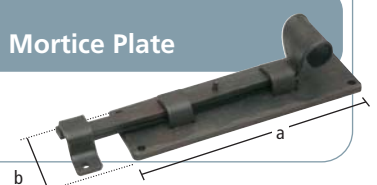

0207-5136 Skirting Door Stop

Size: Projection: 85mm. Rose: 38mm
Notes: Bolt Fix. Made in UK

0207-3413 Shutter Bar

Size: Length:
250mm
300mm
381mm
457mm
Notes: Made in UK

0148-03-060 Large Tee Hinge

Size: 470mm overall
Hinge Butt: 139x33mm

0148-03-061 Large Hinge Front

Size: 408mm

0148-03-500 Small Tee Hinge

Size: 260mm overall
Hinge Butt: 105x25mm
Notes: Made in UK

0207-3498 Handrail Bracket

Size: Projection: 64mm, 76mm
Rose Diameter: 58mm
Notes: Made in UK

0148-03-030/01 Straight Door Bolt with Staple

0148-03-030/02 Straight Door Bolt with Mortice Plate

Size (axb): 145x45mm
Notes: Made in UK

RUSTIX DOOR & WINDOW FURNITURE

0148-03-032 Door Bolt-Cranked

Size (LxW): 145x45mm Notes: Made in UK

Cottage Latch with Ring Pull - Handed

Code: Name

0148-03-301 Cottage Latch with Ring Pull. RH

0148-03-302 Cottage Latch with Ring Pull. LH

Size (axb): 150x100mm

Notes: Also available with Oval, Ball and Octagonal knob furniture. Right Hand illustrated. Made in UK