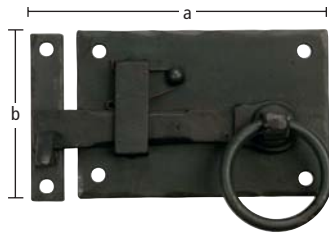

0148-03-030/01 Straight Door Bolt with Staple

0148-03-030/02 Straight Door Bolt with Mortice Plate

Size (axb): 145x45mm
Notes: Made in UK

RUSTIX DOOR & WINDOW FURNITURE

0148-03-032 Door Bolt-Cranked

Size (LxW): 145x45mm Notes: Made in UK

Cottage Latch with Ring Pull - Handed

Code: Name

0148-03-301 Cottage Latch with Ring Pull. RH

0148-03-302 Cottage Latch with Ring Pull. LH

Size (axb): 150x100mm

Notes: Also available with Oval, Ball and Octagonal knob furniture. Right Hand illustrated. Made in UK

0148-03-040 Door Pull

Size (axb): 170x48mm

Notes: Made in UK

0148-03-150 Mortice Oval Knob

Size (LxW): 70x35mm
Rose Diameter: 52mm

Notes: Also suitable for rim furniture. Made in UK. Supplied with Escutcheons