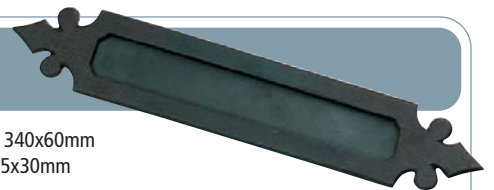

0200-03-401 Letter Plate

Size: Overall Size: 340x60mm
Aperture: 215x30mm
CC: 262mm

Notes: Made in UK