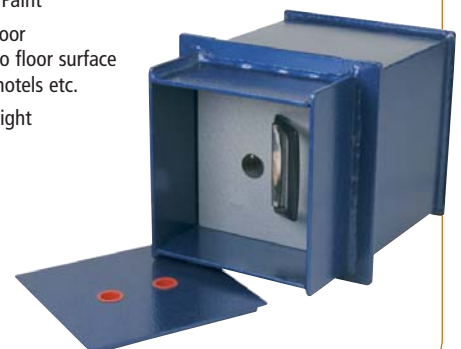

Made in UK

0350-AS6008

Utility Safe

Finish: Blue Hammerite Paint

Size: 305x305x305mm

Notes: Made in UK
Free standing
Safe can easily be secured to a wall or floor

Underfloor Safe

0350-AS6009

Size: 228x228x228mm. Neck size: 203x203x102mm

0350-AS6010

Size: 305x305x305mm. Neck size: 203x203x102mm

Finish: Blue Hammerite Paint

Notes: Concretes into floor
with neck level to floor surface
Ideal for shops, hotels etc.

Suggested overnight cover £3000

Made in UK

Cupboard Safe

0350-AS6003

Size (axbxc): 343x203x127mm

0350-AS6004

Size (axbxc): 343x305x127mm

Finish:
Blue Hammerite Paint

0350-AS6011

Finish: Blue Hammerite Paint
Size: 305x305x305mm
 Neck Size: 203x203x102mm
Notes: Sets into floor. Deposit box removed by key. Made in UK

Cash Box

Code	Size	Finish	Notes
0350-AS6100	150x112x73mm	Sprayed Blue	Made in EU
0350-AS6101	200x160x92mm	Sprayed Blue	Made in EU
0350-AS6102	250x175x95mm	Sprayed Blue	Made in EU
0350-AS6103	300x240x93mm	Sprayed Blue	Made in EU
0350-AS6104	355x280x90mm	Sprayed Blue	Made in EU
0350-AS6105	150x112x73mm	Sprayed Blue	Made in EU