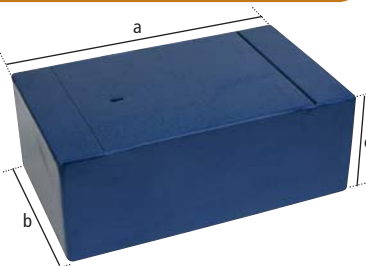

0350-AS6004

Size (axbxc): 343x305x127mm

Finish:
Blue Hammerite Paint

Notes: Can easily be screwed into a cupboard, cabinet etc.
Designed to safeguard cash, passports etc in the home
Made in UK