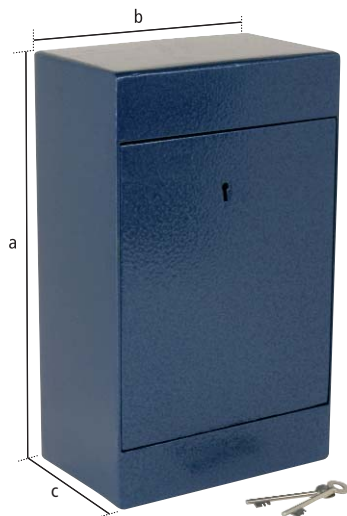

Notes: 7 Lever Safe Lock. All safes are made with 3mm thick steel body and 5mm thick doors. Key can only be removed when safe is locked. Made in UK

Finish:
Blue Hammerite Paint

Wall Safe

0350-AS6005

Size (axbxc): 222x123x108mm

0350-AS6006

Size (axbxc): 222x197x108mm

0350-AS6007

Size (axbxc): 222x297x108mm

Finish:
Blue Hammerite Paint

Notes: Safe is cemented into wall
Ideal for home or small business use

0350-AS6002

MOT Safe

Size (axbxc): 343x203x127mm

Finish:
Blue Hammerite Paint

Notes: Required by Ministry of Transport for daytime storage of M.O.T certificate book and stamp.

Can easily be secured to wall or floor. Slam shut mechanism.

Made in UK

0350-AS6008

Utility Safe

Finish: Blue Hammerite Paint

Size: 305x305x305mm

Notes: Made in UK
Free standing
Safe can easily be secured to a wall or floor

Underfloor Safe

0350-AS6009