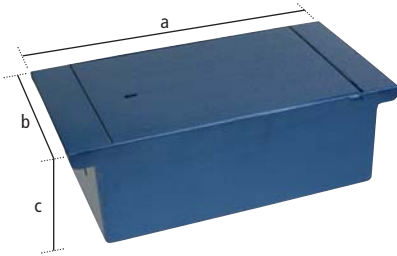

Section 15

Safes & Cabinets

- Safes 150-151
- Key Cabinets 151

Floorboard Safe

0350-AS6000

Size (axbxc): 343x203x127mm

0350-AS6001

Size (axbxc): 343x305x127mm

Notes: 7 Lever Safe Lock. All safes are made with 3mm thick steel body and 5mm thick doors. Key can only be removed when safe is locked. Made in UK

Finish:
Blue Hammerite Paint

Wall Safe

0350-AS6005

Size (axbxc): 222x123x108mm

0350-AS6006

Size (axbxc): 222x197x108mm

0350-AS6007

Size (axbxc): 222x297x108mm

Finish:
Blue Hammerite Paint

Notes: Safe is cemented into wall
Ideal for home or small business use

0350-AS6002

MOT Safe

Size (axbxc): 343x203x127mm

Finish:
Blue Hammerite Paint

Notes: Required by Ministry of Transport for daytime storage of M.O.T certificate book and stamp.

Can easily be secured to wall or floor. Slam shut mechanism.